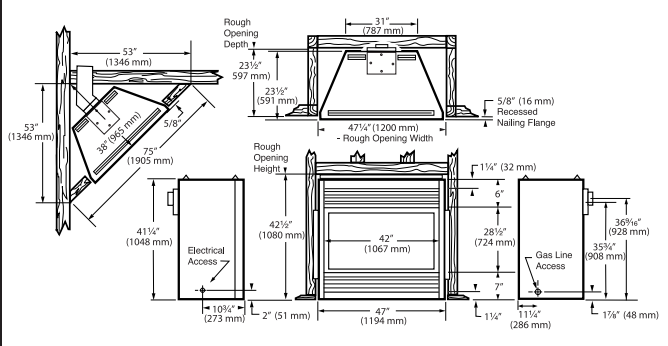

DV580 Rear Vent